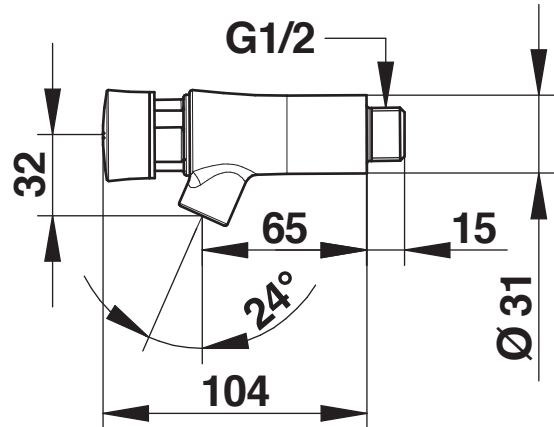

TECHNICAL DATA SHEET

PRESTO®

Range: Washbasin single self-closing tap

Ref: 66030 - PRESTO NEO Stainless Steel wall-mounted tap - 7 sec. (PRESTOGREEN)

> Working pressure:

- 1 to 5 bar

> Flow:

- 3 l/min at 3 bars - 4-position setting
- Anti water-hammer system

> Flow time:

- 7 seconds

> Hydraulic supply:

- G 1/2" x 15 - cold water

> Dimensions :

- 65mm projection

> Thermal resistance:

- This tap can withstand a thermal shock of 75°C for 30 minutes as part of a thermal shock programme

> Safety:

- Interchangeable head and non-turnable push button to avoid premature wear
- Non-removable blue circled marker

> Delivered with:

- 1 Installation manual

> Standards / Approvals:

- Stainless steel body (304 L)
- Neutral Salt Spray (NSS) resistant: 200 h according to NF ISO 9227